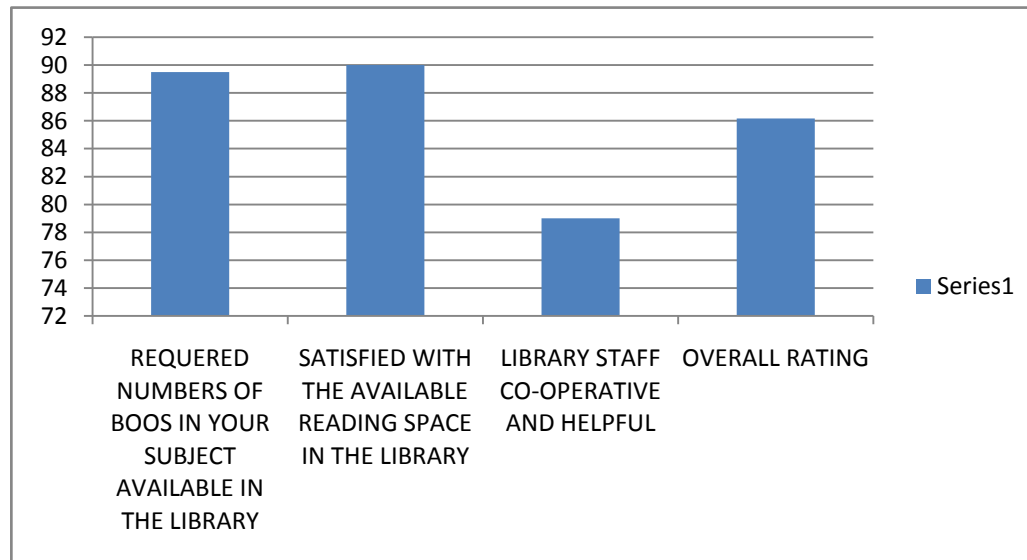

GMSM MAHAVIDYALAYA (LIBRARY FEEDBACK ANALYSIS)

TOTAL STUDENT GIVING FEEDBACK : 269

ALL POINTS SHOWN BELOW IS IN PERCENTAGE OF TOTAL FEEDBACK VALUE

NOTE:

100 = VERY GOOD

ABOVE 80.5 = GOOD

ABOVE 70 AND BELOW 80.5 = SATISFACTORY

BELOW 70 = BELOW THRESHOLD