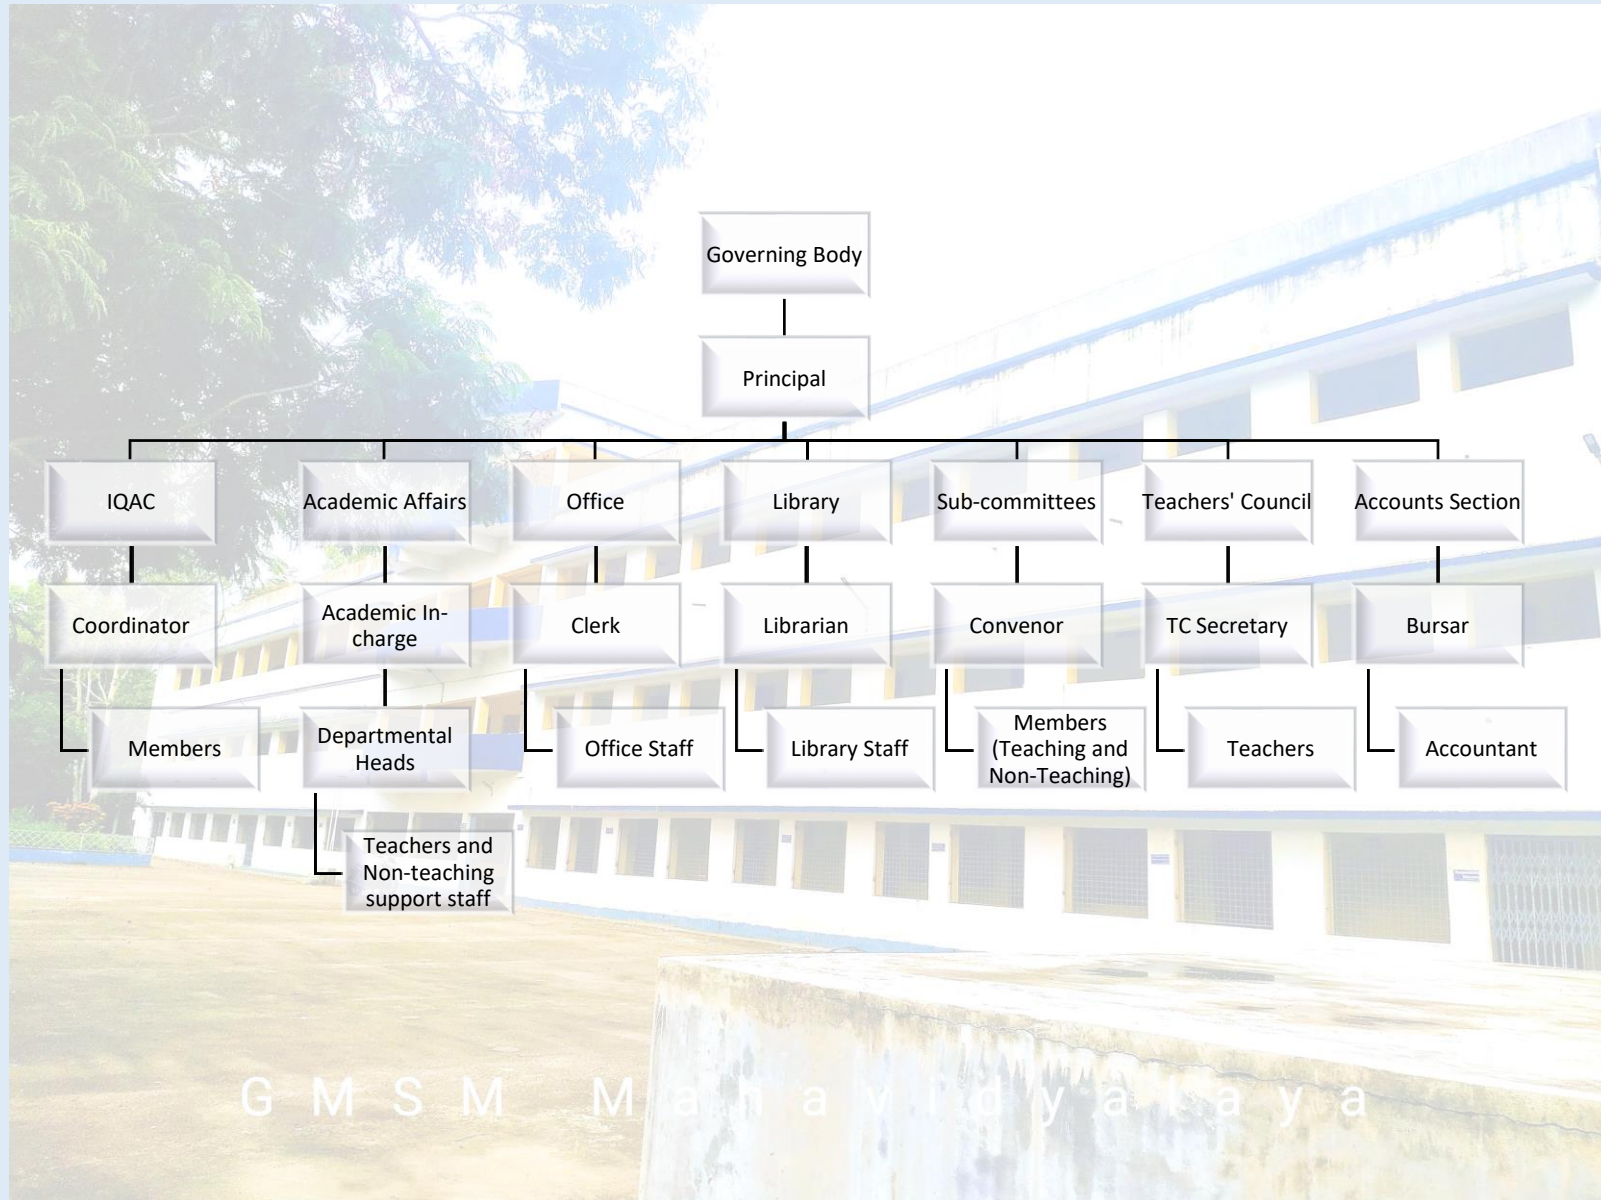

GOUR MOHAN SACHIN MANDAL MAHAVIDYALAYA

ORGANOGRAM

G M S M Mahavidyalaya