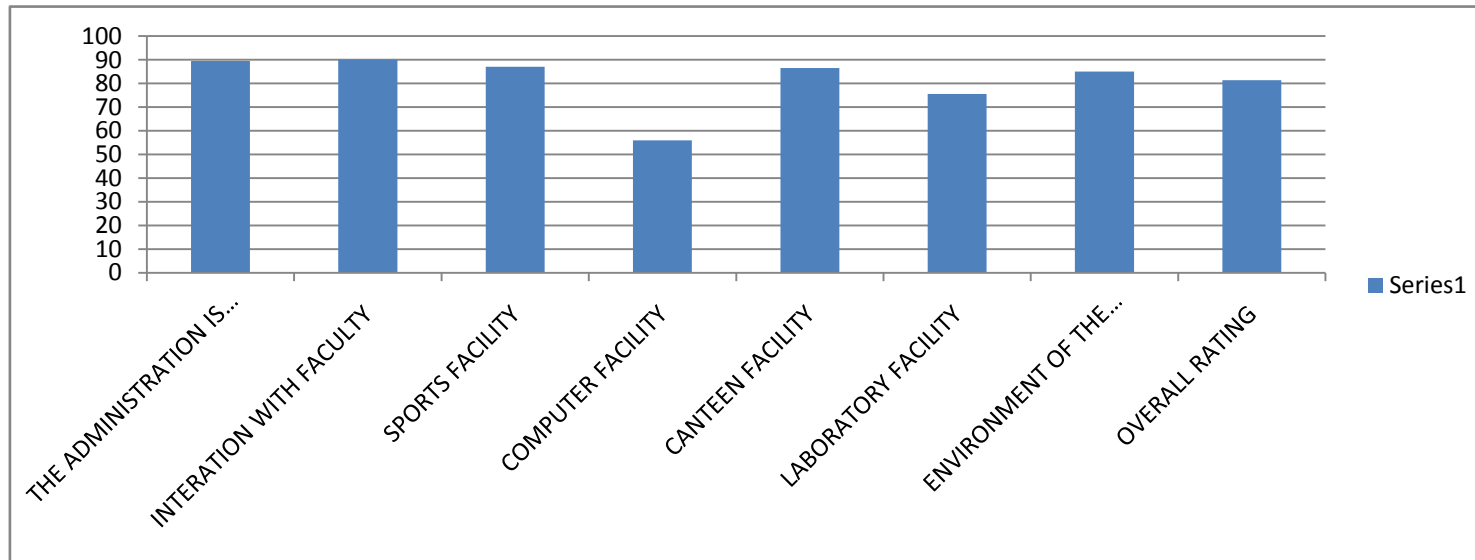

GMSM MAHAVIDYALAYA (COLLEGE OVERALL FEEDBACK ANALYSIS)

TOTAL STUDENT GIVING FEEDBACK : 269

ALL POINTS SHOWN BELOW IS IN PERCENTAGE OF TOTAL FEEDBACK VALUE

NOTE:

100 = VERY GOOD

ABOVE 80.5 = GOOD

ABOVE 70 AND BELOW 80.5 = SATISFACTORY